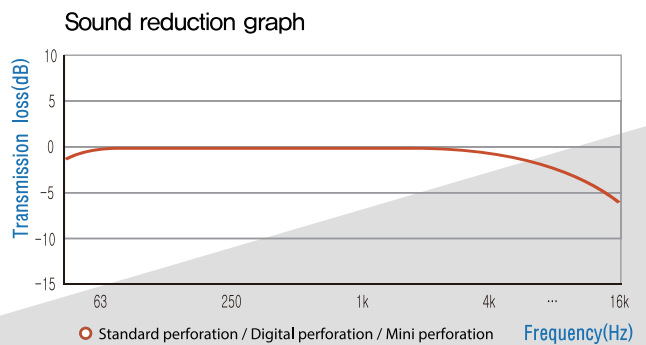

PEARL SERIES

ADVANCED 2D SCREENS

SILKY 110 / 130

PEARL 140 / 180 / 220

珍珠色银幕系列有110、130、140、180、220增益产品，具有强对比度、高亮度以及宽视角的特性，广泛应用于影院和一般放映场合。

TECHNICAL SPECIFICATIONS

Maximum size	34 x 18.7m
Gain	1.1, 1.3, 1.4, 1.8, 2.2
HGA	N/A, 75°, 70°, 55°, 40°
Cloth material	PVC(Fire-proof)
Cloth width	1.4m
Thickness	0.3mm
Weight	0.52kg / m ²
Eyelet spacing	151~210mm(Adjustable)
Adjoining method	High-frequency adjoining(Seamless)
Perforation size	SP(1.2mm) / DP(0.8mm) / MP(0.6mm)
Perforation density	4.97%
Fire certifications	CHINA NFTC FRANCE M2 JAPAN JFRA KOREA KOFEIS 1001 USA NFPA 701 Upon request

SURFACE EDGING OPTIONS

- Web and eye(grommet), triple fold web integral with surface
- Cloth web and fixings(snaps) for press stud frames
- Performed pipe pocket any size on any side
- Straight sides or shaped to special order
- Cut square(unfinished edge)
- Upon request