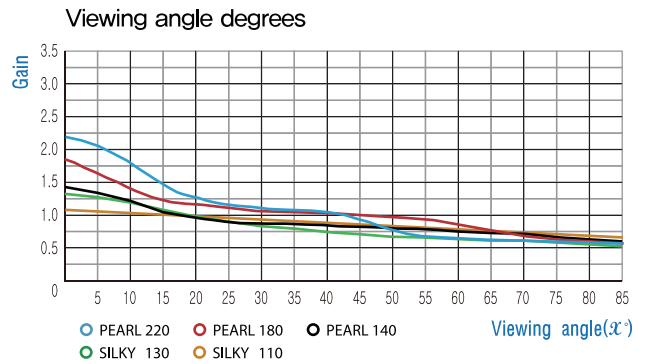

PEARL SERIES

ADVANCED 2D SCREENS

SILKY 110 / 130

PEARL 140 / 180 / 220

珍珠色银幕系列有110、130、140、180、220增益产品，具有强对比度、高亮度以及宽视角的特性，广泛应用于影院和一般放映场合。

TECHNICAL SPECIFICATIONS

Maximum size	34 x 18.7m
Gain	1.1, 1.3, 1.4, 1.8, 2.2
HGA	N/A, 75°, 70°, 55°, 40°
Cloth material	PVC(Fire-proof)
Cloth width	1.4m
Thickness	0.3mm
Weight	0.52kg / m ²
Eyelet spacing	151~210mm(Adjustable)
Adjoining method	High-frequency adjoining(Seamless)
Perforation size	SP(1.2mm) / DP(0.8mm) / MP(0.6mm)
Perforation density	4.97%
Fire certifications	CHINA NFTC FRANCE M2 JAPAN JFRA KOREA KOFEIS 1001 USA NFPA 701 Upon request

SURFACE EDGING OPTIONS

- Web and eye(grommet), triple fold web integral with surface
- Cloth web and fixings(snaps) for press stud frames
- Performed pipe pocket any size on any side
- Straight sides or shaped to special order
- Cut square(unfinished edge)
- Upon request