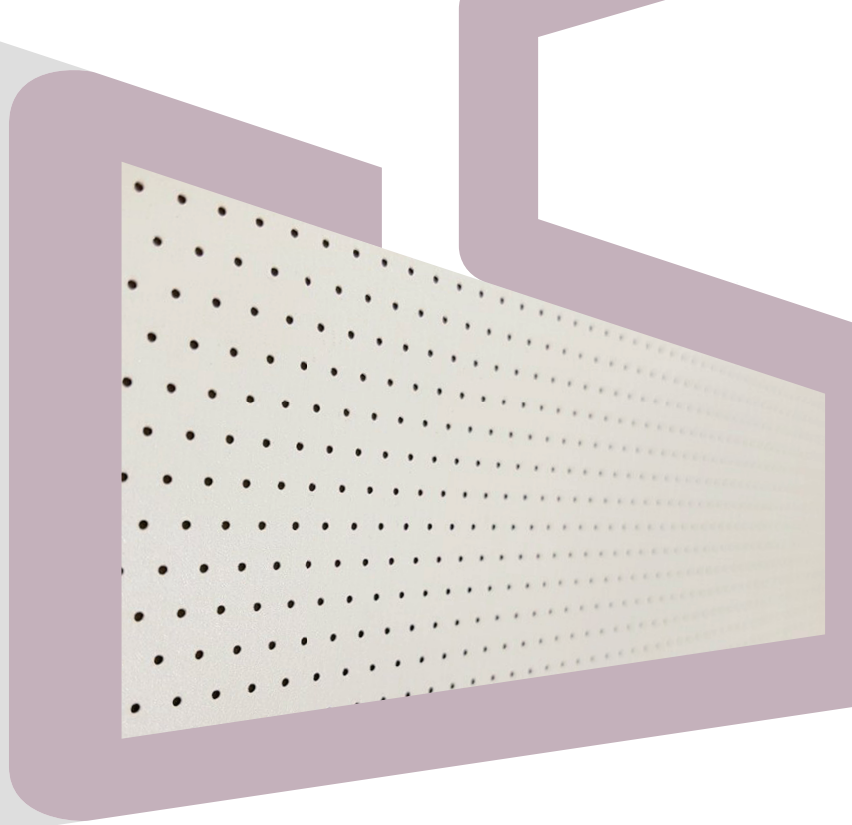

PEARL SERIES

ADVANCED 2D SCREENS

SILKY 110 / 130

PEARL 140 / 180 / 220

珍珠色银幕系列有110、130、140、180、220增益产品，具有强对比度、高亮度以及宽视角的特性，广泛应用于影院和一般放映场合。

TECHNICAL SPECIFICATIONS

Maximum size	34 x 18.7m
Gain	1.1, 1.3, 1.4, 1.8, 2.2
HGA	N/A, 75°, 70°, 55°, 40°
Cloth material	PVC(Fire-proof)
Cloth width	1.4m
Thickness	0.3mm
Weight	0.52kg / m ²
Eyelet spacing	151~210mm(Adjustable)
Adjoining method	High-frequency adjoining(Seamless)
Perforation size	SP(1.2mm) / DP(0.8mm) / MP(0.6mm)
Perforation density	4.97%
Fire certifications	CHINA NFTC FRANCE M2 JAPAN JFRA KOREA KOFEIS 1001 USA NFPA 701 Upon request

SURFACE EDGING OPTIONS

- Web and eye(grommet), triple fold web integral with surface
- Cloth web and fixings(snaps) for press stud frames
- Performed pipe pocket any size on any side
- Straight sides or shaped to special order
- Cut square(unfinished edge)
- Upon request